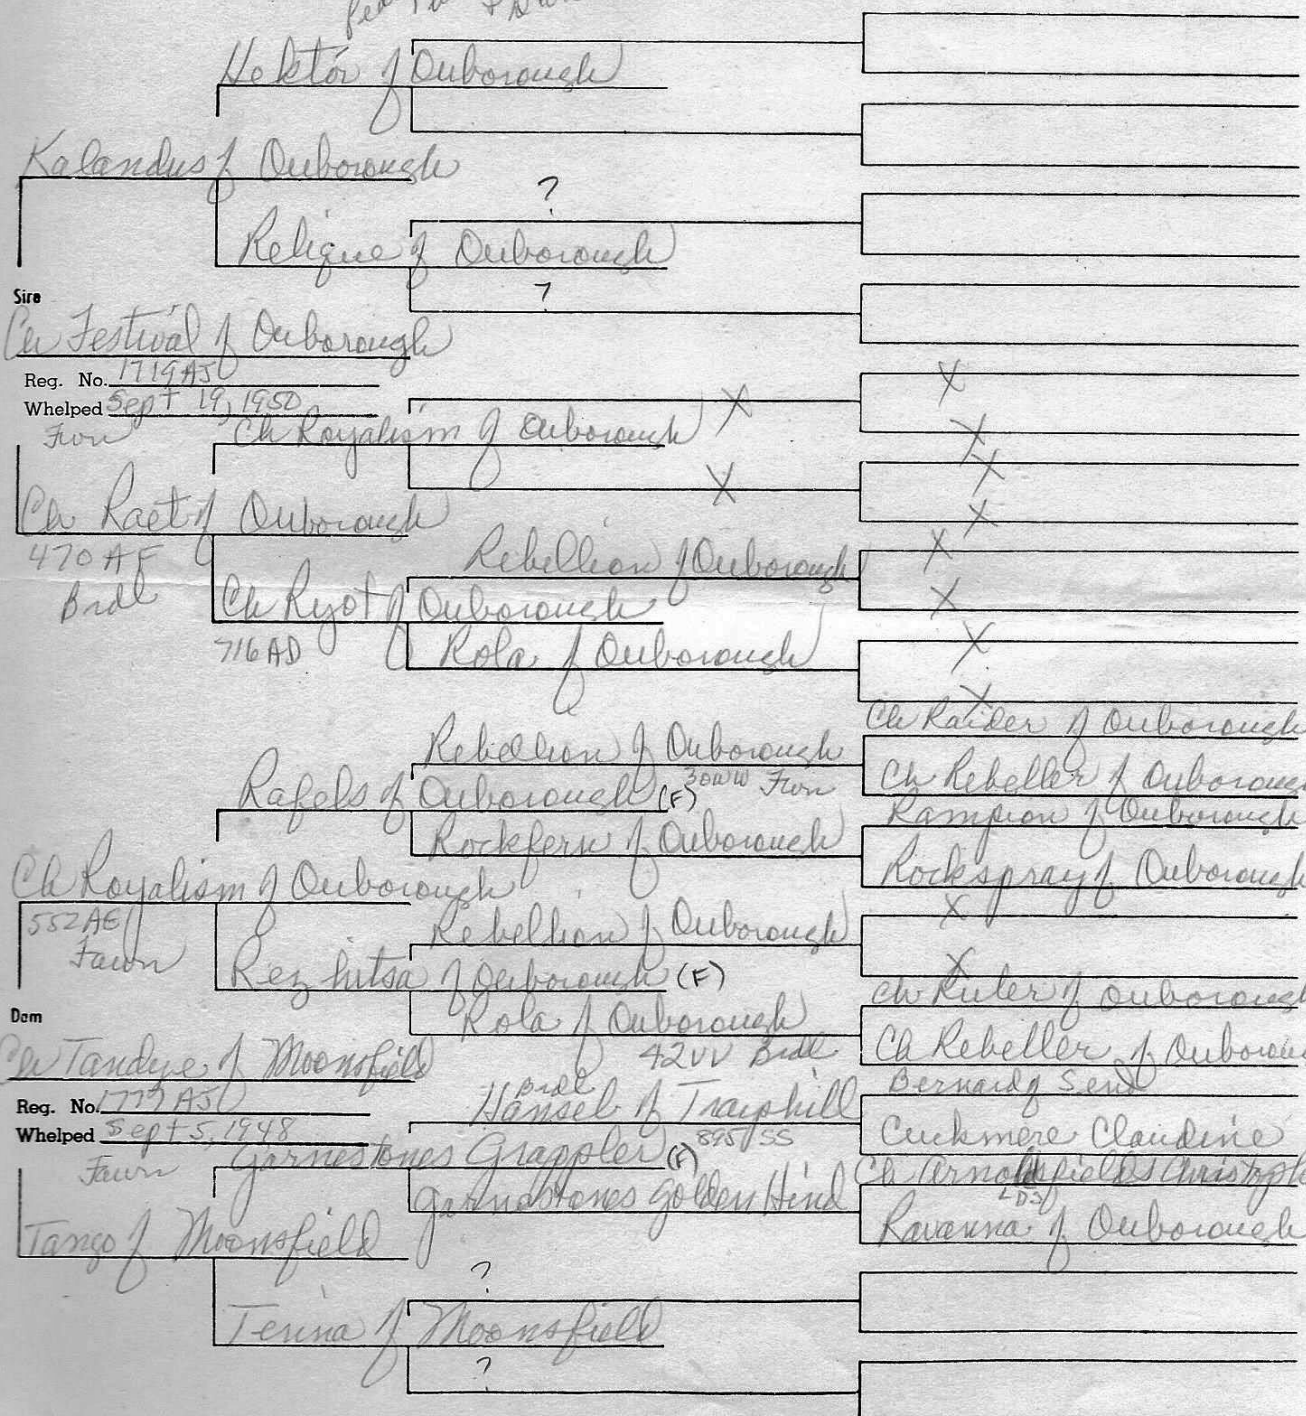

478AN

Certified Pedigree

Feb 28, 1950

Reg. No.

Date Whelped

Litter No.

Tara of Moonfield (AKA Tuton)
Name of Dog

Breed JD Sex Fe Color Fawn

Breeder _____ Owner _____

*Pedigree
Breeder
+ D.O. Burkman*

$3.20